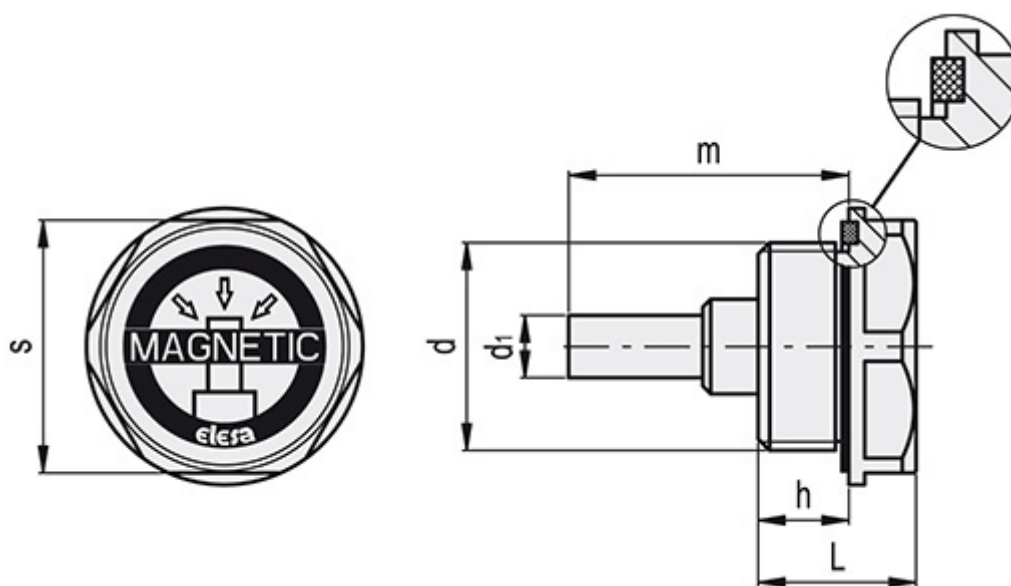

Article number: 2311059751
Description: Elesa Magnetic plug
TMB-HT-19-M14x1,5

Measures

d1	= 6
e	= M14x1,5
h	= 9
L	= 16.5
m	= 30
s	= 19
Weight	= 14